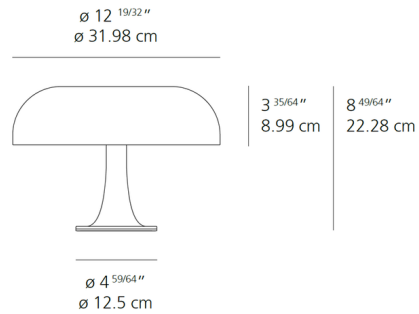

CLICK TO VIEW PRODUCT

Notes: