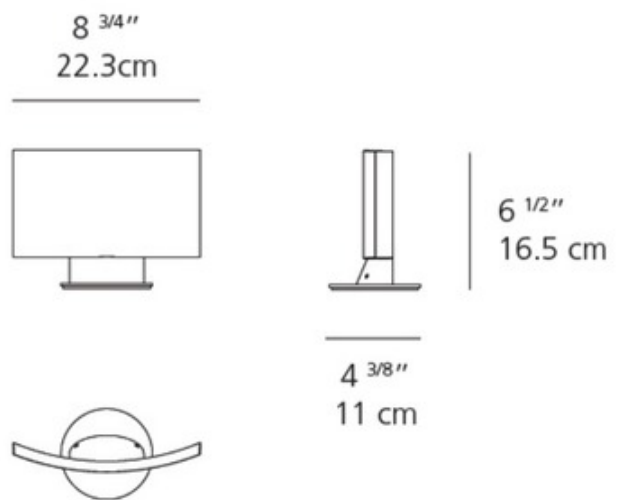

COMPANY

PROJECT

FIXTURE TYPE

APPROVED BY

DATE