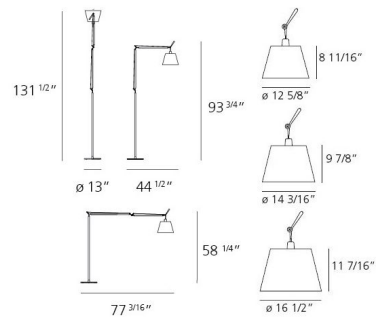

CLICK TO VIEW PRODUCT

Notes: