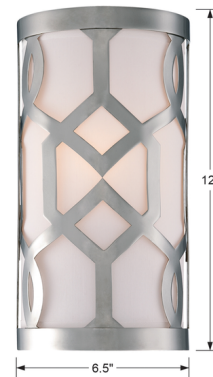

## Jennings Wall Light By Crystorama

### Description

The Jennings Wall Light features a White frosted glass diffuser with a Polished Nickel or Aged Brass finish. ADA compliant. UL listed.

Shown in polished nickel / white linen

### Specifications

COLOR	White Linen
BODY FINISH	Polished Nickel
WATTAGE	8W
DIMMER	Standard 120V
DIMENSIONS	6.5"W x 12"H x 4"D
BULB NOT INCLUDED	1 x A19/Medium (E26)/8W/120V LED
OTHER BULB OPTIONS	1 x A19/Medium (E26)/120V LED 1 x A19/Medium (E26)/60W/120V Incandescent
COUNTRY OF ORIGIN	China