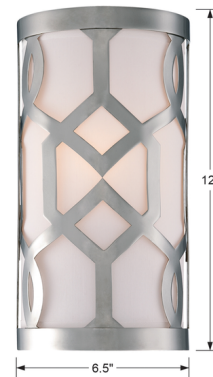

## Jennings Wall Light

By Crystorama

### Description

The Jennings Wall Light features a White frosted glass diffuser with a Polished Nickel or Aged Brass finish. ADA compliant. UL listed.

Shown in polished nickel / white linen

### Specifications

COLOR	White Linen
BODY FINISH	Polished Nickel
WATTAGE	8W
DIMMER	Standard 120V
DIMENSIONS	6.5"W x 12"H x 4"D
BULB NOT INCLUDED	1 x A19/Medium (E26)/8W/120V LED
OTHER BULB OPTIONS	1 x A19/Medium (E26)/120V LED 1 x A19/Medium (E26)/60W/120V Incandescent
COUNTRY OF ORIGIN	China