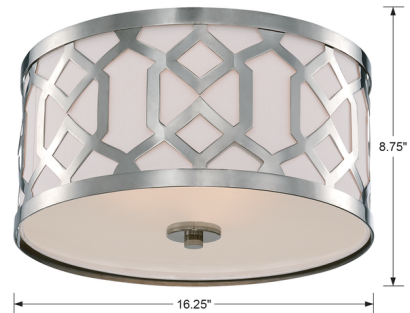

Lightology

lightology.com
866-954-4489
04-13-26

Project: _____

Company: _____

Location: _____ Fixture Type: _____

SPEC #: **CRY235672**

Approved On: _____ Approved By: _____

Jennings Ceiling Light Fixture By Crystorama

Description

The Jennings Flush Mount Ceiling Light features a White Silk shade, White frosted glass diffuser with a Polished Nickel or Antique Brass finish. Includes a Frosted diffuser. UL listed for dry locations.

Shown in polished nickel / white silk

Specifications

COLOR	White Silk
BODY FINISH	Polished Nickel
WATTAGE	24W
DIMMER	Standard 120V
DIMENSIONS	16.25\"W x 8.75\"H
BULB NOT INCLUDED	3 x A19/Medium (E26)/8W/120V LED
OTHER BULB OPTIONS	3 x A19/Medium (E26)/120V LED 3 x A19/Medium (E26)/60W/120V Incandescent
COUNTRY OF ORIGIN	China