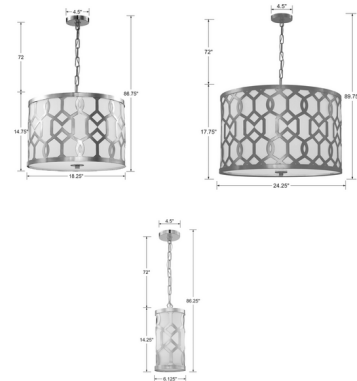

## Jennings Pendant By Crystorama

### Description

The Jennings Pendant features a White Silk shade, White frosted glass diffuser with a Polished Nickel or Aged Brass finish. UL listed. Note: Polished Nickel finish is only available in 24.3 inch size.

### Specifications

COLOR . . . . . White Silk  
BODY FINISH . . . . . Polished Nickel  
WATTAGE . . . . . 360W  
DIMMER . . . . . Standard 120V  
DIMENSIONS . . . . . 24.25"W x 17.75"H  
BULB NOT INCLUDED . . . . . 5 x A19/Medium (E26)/72W/120V Incandescent  
OTHER BULB OPTIONS . . . . . 5 x A19/Medium (E26)/120V LED  
COUNTRY OF ORIGIN . . . . . China

### Technical Information

PRODUCT DIMENSIONS . . . . . Chain Length: 72"

CLICK TO VIEW PRODUCT

Notes: