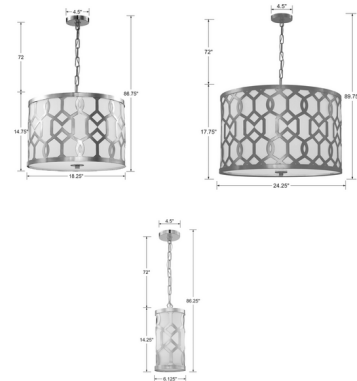

Description

The Jennings Pendant features a White Silk shade, White frosted glass diffuser with a Polished Nickel or Aged Brass finish. UL listed. Note: Polished Nickel finish is only available in 24.3 inch size.

Shown in polished nickel / white silk

Specifications

COLOR White Silk
 BODY FINISH Polished Nickel
 WATTAGE 360W
 DIMMER Standard 120V
 DIMENSIONS 24.25"W x 17.75"H
 BULB NOT INCLUDED 5 x A19/Medium (E26)/72W/120V Incandescent
 OTHER BULB OPTIONS 5 x A19/Medium (E26)/120V LED
 COUNTRY OF ORIGIN China

Technical Information

PRODUCT DIMENSIONS Chain Length: 72"

CLICK TO VIEW PRODUCT

Notes: