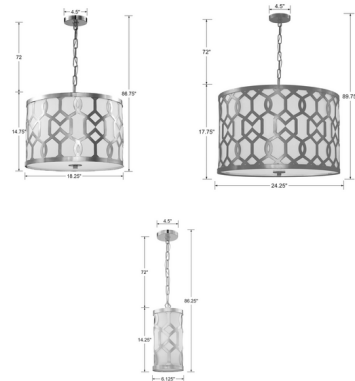

Description

The Jennings Pendant features a White Silk shade, White frosted glass diffuser with a Polished Nickel or Aged Brass finish. UL listed. Note: Polished Nickel finish is only available in 24.3 inch size.

Specifications

COLOR White Silk
BODY FINISH Polished Nickel
WATTAGE 360W
DIMMER Standard 120V
DIMENSIONS 24.25"W x 17.75"H
BULB NOT INCLUDED 5 x A19/Medium (E26)/72W/120V Incandescent
OTHER BULB OPTIONS 5 x A19/Medium (E26)/120V LED
COUNTRY OF ORIGIN China

Technical Information

PRODUCT DIMENSIONS Chain Length: 72"

Shown in polished nickel / white silk

CLICK TO VIEW PRODUCT

Notes: