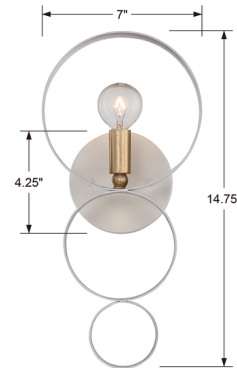

Lightology

lightology.com
866-954-4489
04-17-26

Project: _____

Company: _____

Location: _____ Fixture Type: _____

SPEC #: **CRY235677**

Approved On: _____ Approved By: _____

Luna Wall Sconce By Crystorama

Description

The Luna Wall Sconce adds a rustic industrial edge to your interior space. Rings of two tone steel create this unique shape.

Specifications

COLOR N/A
BODY FINISH English Bronze / Antique Gold
WATTAGE 60W
DIMMER Standard 120V
DIMENSIONS 7"W x 14.75"H x 3.5"D
BULB NOT INCLUDED 1 x G16.5/Candelabra (E12)/60W/120V Incandescent
OTHER BULB OPTIONS 1 x G16.5/Candelabra (E12)/120V LED
COUNTRY OF ORIGIN China

Technical Information

PRODUCT DIMENSIONS Backplate: 4.75" Dia.

Shown in english bronze / antique gold

CLICK TO VIEW PRODUCT

Notes: