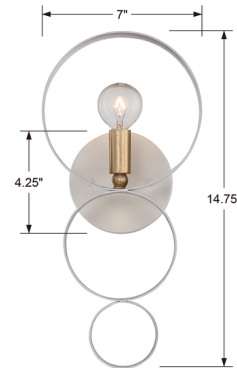

Lightology

lightology.com
866-954-4489
06-04-26

Project: _____

Company: _____

Location: _____ Fixture Type: _____

SPEC #: **CRY235677**

Approved On: _____ Approved By: _____

Luna Wall Sconce By Crystorama

Description

The Luna Wall Sconce adds a rustic industrial edge to your interior space. Rings of two tone steel create this unique shape.

Specifications

COLOR N/A
BODY FINISH English Bronze / Antique Gold
WATTAGE 60W
DIMMER Standard 120V
DIMENSIONS 7"W x 14.75"H x 3.5"D
BULB NOT INCLUDED 1 x G16.5/Candelabra (E12)/60W/120V Incandescent
OTHER BULB OPTIONS 1 x G16.5/Candelabra (E12)/120V LED
COUNTRY OF ORIGIN China

Technical Information

PRODUCT DIMENSIONS Backplate: 4.75" Dia.

Shown in english bronze / antique gold

CLICK TO VIEW PRODUCT

Notes: