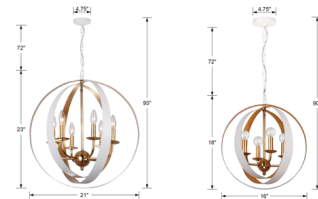

## Luna Sphere Chandelier

By Crystorama

### Description

The Luna Sphere Chandelier adds a rustic industrial edge to your interior space. Bands of two tone steel create this unique orb shape. Available in two sizes. Canopy: 5 inch diameter.

Shown in english bronze / antique gold

### Specifications

COLOR . . . . . N/A  
BODY FINISH . . . . . English Bronze / Antique Gold  
WATTAGE . . . . . 360W  
DIMMER . . . . . Standard 120V  
DIMENSIONS . . . . . 21"W x 23"H  
BULB NOT INCLUDED . . . . . 6 x G16.5/Candelabra (E12)/60W/120V Incandescent  
OTHER BULB OPTIONS . . . . . 6 x G16.5/Candelabra (E12)/120V LED  
COUNTRY OF ORIGIN . . . . . China

### Technical Information

PRODUCT DIMENSIONS . . . . . Adjustable Chain Length: 72"

CLICK TO VIEW PRODUCT

Notes: