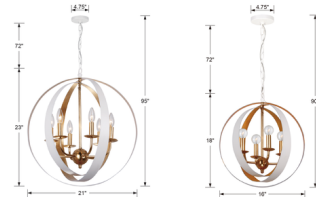

Description

The Luna Sphere Chandelier adds a rustic industrial edge to your interior space. Bands of two tone steel create this unique orb shape. Available in two sizes. Canopy: 5 inch diameter.

Specifications

COLOR N/A
BODY FINISH English Bronze / Antique Gold
WATTAGE 360W
DIMMER Standard 120V
DIMENSIONS 21"W x 23"H
BULB NOT INCLUDED 6 x G16.5/Candelabra (E12)/60W/120V Incandescent
OTHER BULB OPTIONS 6 x G16.5/Candelabra (E12)/120V LED
COUNTRY OF ORIGIN China

Technical Information

PRODUCT DIMENSIONS Adjustable Chain Length: 72"

Notes:

Shown in english bronze / antique gold

CLICK TO VIEW PRODUCT