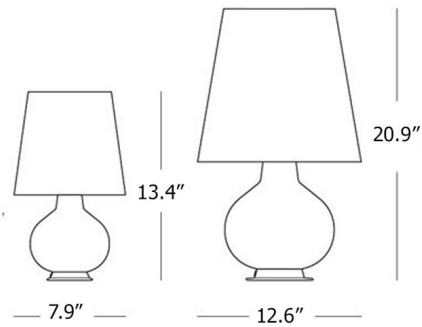

Description

A lighting icon designed in 1954, the Fontana 1853 Table Lamp offers an intriguing take on a classic silhouette, composed of a round body that tapers slightly upward and topped with a classic cone shade. What makes this lamp unique is its multiple light sources contained in both the base and the lampshade, allowing it to satisfy different lighting needs. Base and shade light sources are separately controlled by an on/off switch on cord.

Specifications

COLOR Black
BODY FINISH Black
WATTAGE 150W
DIMMER N/A
DIMENSIONS 7.9"W x 13.4"H
BULB NOT INCLUDED 1 x A19/Medium (E26)/100W/120V Incandescent
BULB NOT INCLUDED 2 x JCD/G9/25W/120V Halogen
COUNTRY OF ORIGIN Italy

Technical Information

PRODUCT DIMENSIONS Cord: 96"

Shown in black / black

CLICK TO VIEW PRODUCT

Notes: