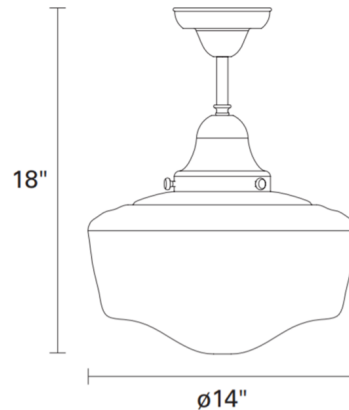

By DVI Lighting

Description

The Schoolhouse Ceiling Light classic piece, perfect in virtually any interior space. Features Opal glass with a Satin Nickel, Ebony, or Vibrant Brass finish.

Shown in satin nickel / opal

Specifications

COLOR	Opal
BODY FINISH	Satin Nickel
WATTAGE	150W
DIMMER	Standard 120V
DIMENSIONS	14"W x 18"H
BULB NOT INCLUDED	1 x A19/Medium (E26)/150W/120V Incandescent
OTHER BULB OPTIONS	1 x A19/Medium (E26)/120V LED