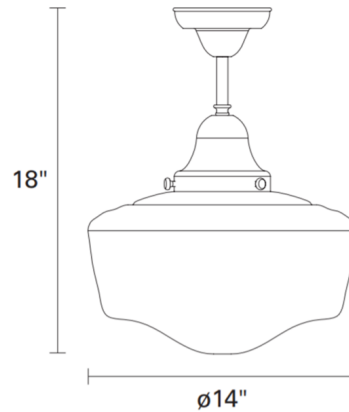

By DVI Lighting

Description

The Schoolhouse Ceiling Light classic piece, perfect in virtually any interior space. Features Opal glass with a Satin Nickel, Ebony, or Vibrant Brass finish.

Shown in satin nickel / opal

Specifications

COLOR	Opal
BODY FINISH	Satin Nickel
WATTAGE	150W
DIMMER	Standard 120V
DIMENSIONS	14"W x 18"H
BULB NOT INCLUDED	1 x A19/Medium (E26)/150W/120V Incandescent
OTHER BULB OPTIONS	1 x A19/Medium (E26)/120V LED