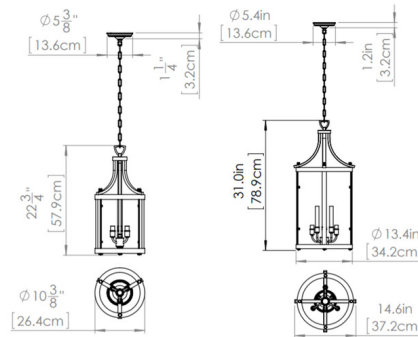

### Specifications

COLOR . . . . .	Clear
BODY FINISH . . . . .	Satin Nickel
WATTAGE . . . . .	15W
DIMMER . . . . .	Standard 120V
DIMENSIONS . . . . .	10"W x 22.5"H
BULB NOT INCLUDED . . . . .	3 x B10/Candelabra (E12)/5W/120V LED
OTHER BULB OPTIONS . . . . .	3 x B10/Candelabra (E12)/60W/120V Incandescent