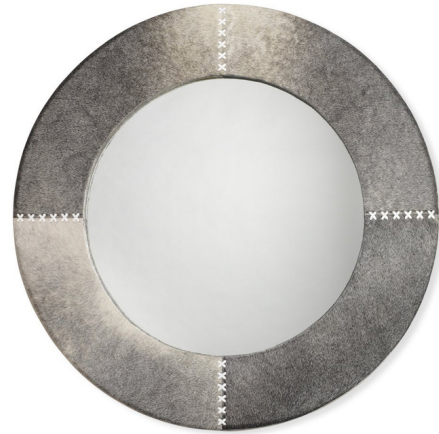

Lightology

lightology.com
866-954-4489
04-27-26

Project: _____

Company: _____

Location: _____ Fixture Type: _____

SPEC #: **JYC236309**

Approved On: _____ Approved By: _____

Cross Stitch Mirror

By Jamie Young Company

Description

The Cross Stitch Mirror features authentic hide material and simple stitching. Available in Grey Hide, White Hide, or Buff Leather. Natural colors will vary slightly. 36 inch diameter x 1 inch depth.

Shown in grey hide

Specifications

COLOR	N/A
BODY FINISH	Grey Hide
WATTAGE	N/A
DIMMER	N/A
DIMENSIONS	36"W x 1"D
BULB	N/A

CLICK TO VIEW PRODUCT

Notes: