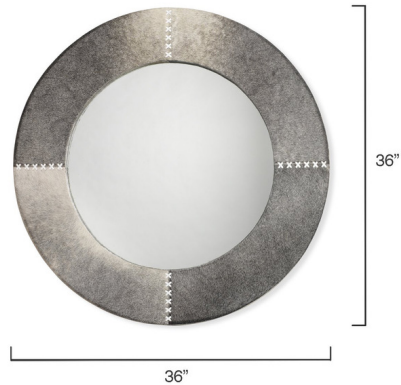

By Jamie Young Company

Description

The Cross Stitch Mirror features authentic hide material and simple stitching. Available in Grey Hide, White Hide, or Buff Leather. Natural colors will vary slightly. 36 inch diameter x 1 inch depth.

Shown in grey hide

Specifications

COLOR	N/A
BODY FINISH	Grey Hide
WATTAGE	N/A
DIMMER	N/A
DIMENSIONS	36"W x 1"D
BULB	N/A

CLICK TO VIEW PRODUCT

Notes: