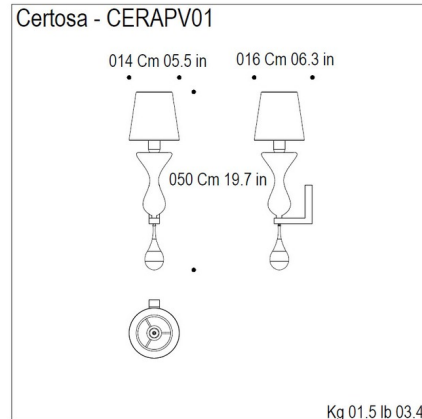

By Mazzega1946

Description

The Certosa Wall Light features an Ivory Smooth shade with Crystals and a Chrome finish. One 40 watt, 120 volt B10 type candelabra base incandescent bulb is required, but not included. Equipped with a 5.1 inch diameter junction box cover.

Shown in chrome / ivory

Specifications

COLOR Ivory
BODY FINISH Chrome
WATTAGE 40W
DIMMER Standard 120V
DIMENSIONS 5.5"W x 19.7"H x 6.3"D
BULB NOT INCLUDED 1 x B10/Candelabra (E12)/40W/120V Incandescent
OTHER BULB OPTIONS 1 x B10/Candelabra (E12)/120V LED
COUNTRY OF ORIGIN Italy