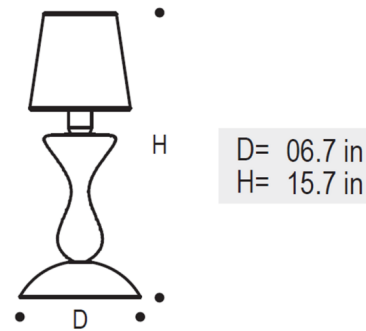

By Mazzega1946

Description

The Certosa Table Lamp features an ivory smooth fabric shade with Transparent Crystals and a Chrome finish. One 40 watt, 120 volt B10 type candelabra base incandescent bulb is required, but not included. 6.6 inch width x 15.7 inch height.

Shown in chrome / ivory

Specifications

COLOR Ivory
BODY FINISH Chrome
WATTAGE 40W
DIMMER Standard 120V
DIMENSIONS 6.7"W x 15.7"H
BULB NOT INCLUDED 1 x B10/Candelabra (E12)/40W/120V Incandescent
OTHER BULB OPTIONS 1 x B10/Candelabra (E12)/120V LED
COUNTRY OF ORIGIN Italy