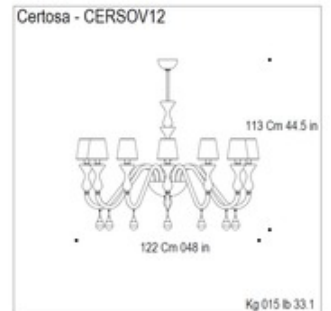

COMPANY	PROJECT	FIXTURE TYPE	APPROVED BY	DATE