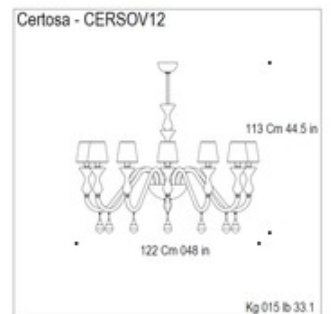

COMPANY	PROJECT	FIXTURE TYPE	APPROVED BY	DATE