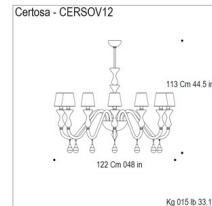

By Mazzega1946

Description

The Certosa Chandelier features smooth Ivory fabric shades with Crystals and a Chrome finish. Available in two sizes. Equipped with a 5 inch diameter junction box bracket.

Shown in chrome / ivory

Specifications

COLOR Ivory
BODY FINISH Chrome
WATTAGE 480W
DIMMER Standard 120V
DIMENSIONS 48"W x 44.5"H
BULB NOT INCLUDED 12 x B10/Candelabra (E12)/40W/120V Incandescent
OTHER BULB OPTIONS 12 x B10/Candelabra (E12)/120V LED
COUNTRY OF ORIGIN Italy