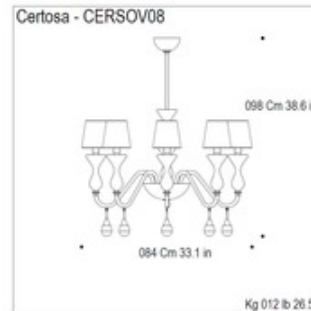

COMPANY	PROJECT	FIXTURE TYPE	APPROVED BY	DATE