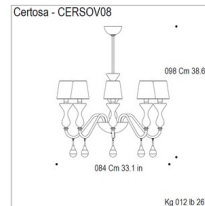

By Mazzega1946

Description

The Certosa Chandelier features smooth Ivory fabric shades with Crystals and a Chrome finish. Available in two sizes. Equipped with a 5 inch diameter junction box bracket.

Shown in chrome / ivory

Specifications

COLOR Ivory
BODY FINISH Chrome
WATTAGE 480W
DIMMER Standard 120V
DIMENSIONS 48"W x 44.5"H
BULB NOT INCLUDED 12 x B10/Candelabra (E12)/40W/120V Incandescent
OTHER BULB OPTIONS 12 x B10/Candelabra (E12)/120V LED
COUNTRY OF ORIGIN Italy