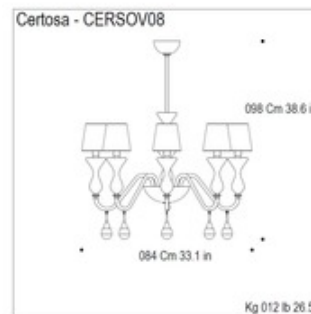

COMPANY	PROJECT	FIXTURE TYPE	APPROVED BY	DATE