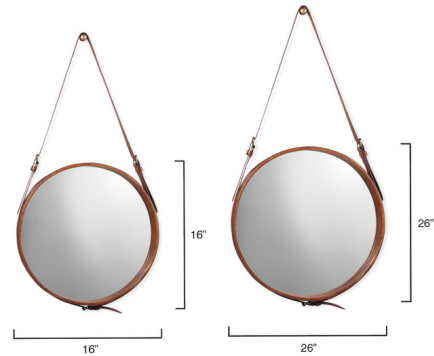

Description

The Round Leather Mirror features a unique design. Available in Buff Leather with a Brass hanging knob. Available in two sizes. Small: 16 inch diameter x 3 inch depth x 30 inch height with strap. Large: 26 inch diameter x 3 inch depth x 43 inch height with strap.

Specifications

COLOR	Brass
BODY FINISH	Buff Leather
WATTAGE	N/A
DIMMER	N/A
DIMENSIONS	26"W x 43"H x 3"D
BULB	N/A

Shown in buff leather / brass

CLICK TO VIEW PRODUCT

Notes: