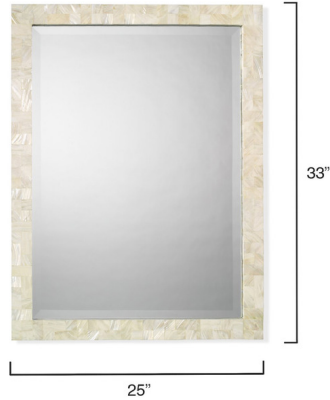

## Mother of Pearl Mirror By Jamie Young Company

### Description

The Mother of Pearl Mirror can be hung horizontally or vertically. Available with a Mother of Pearl finish.

Shown in mother of pearl

### Specifications

COLOR	N/A
BODY FINISH	Mother of Pearl
WATTAGE	N/A
DIMMER	N/A
DIMENSIONS	25"W x 33"H x 1.25"D
BULB	N/A

CLICK TO VIEW PRODUCT

Notes: