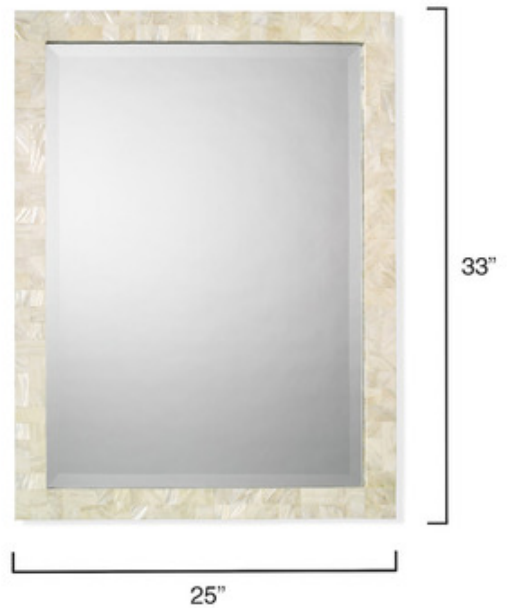

COMPANY	PROJECT	FIXTURE TYPE	APPROVED BY	DATE