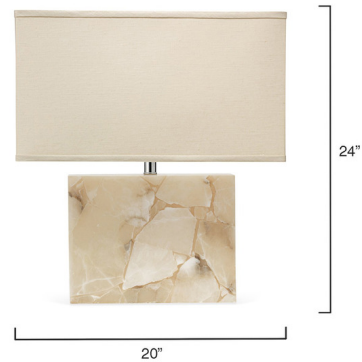

By Jamie Young Company

Description

Borealis Table Lamp has the cool luminosity of an Arctic evening. With its organic alabaster cut pieces, this hand-made lamp is a perfect match for its rectangular linen shade. Three-way switch located on socket.

Specifications

COLOR N/A
BODY FINISH Alabaster
WATTAGE 150W
DIMMER Included
DIMENSIONS 20"W x 24"H x 12"D
BULB NOT INCLUDED 1 x A19 3-Way/Medium (E26)/150W/120V Incandescent
OTHER BULB OPTIONS 1 x A19/Medium (E26)/120V LED

Technical Information

PRODUCT DIMENSIONS Cord Length: 96"

Shown in alabaster

CLICK TO VIEW PRODUCT

Notes: