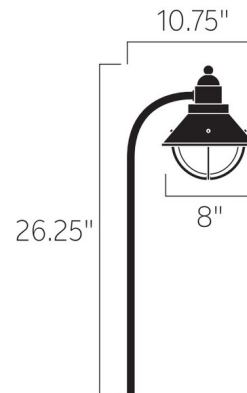

### Description

120V Traditional Marine Lantern Path Light is available in an Olde Bronze finish. Accessories included: Wiring Kit and 9 inch Length Ground Spike. Accessories not included: Power Post and Surface Mounting Flange for junction box mounting. UL listed. Suitable for wet locations.

### Specifications

COLOR	N/A
BODY FINISH	Olde Bronze
WATTAGE	25W
DIMMER	Standard 120V
DIMENSIONS	8"W x 26.25"H
BULB NOT INCLUDED	1 x A19/Medium (E26)/25W/120V Incandescent

Shown in olde bronze

CLICK TO VIEW PRODUCT