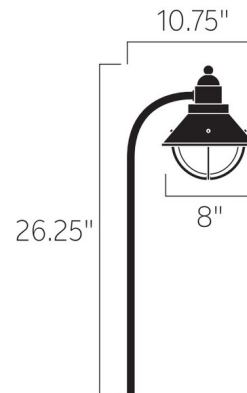

Lightology

lightology.com
866-954-4489
07-06-26

Project: _____
Company: _____
Location: _____ Fixture Type: _____
SPEC #: **KHR237310**
Approved On: _____ Approved By: _____

120V Traditional Marine Lantern Path Light By Kichler

Description

120V Traditional Marine Lantern Path Light is available in an Olde Bronze finish. Accessories included: Wiring Kit and 9 inch Length Ground Spike. Accessories not included: Power Post and Surface Mounting Flange for junction box mounting. UL listed. Suitable for wet locations.

Specifications

COLOR	N/A
BODY FINISH	Olde Bronze
WATTAGE	25W
DIMMER	Standard 120V
DIMENSIONS	8"W x 26.25"H
BULB NOT INCLUDED	1 x A19/Medium (E26)/25W/120V Incandescent

Shown in olde bronze

CLICK TO VIEW PRODUCT