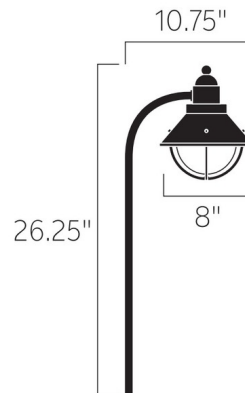

## 120V Traditional Marine Lantern Path Light By Kichler

### Description

120V Traditional Marine Lantern Path Light is available in an Olde Bronze finish. Accessories included: Wiring Kit and 9 inch Length Ground Spike. Accessories not included: Power Post and Surface Mounting Flange for junction box mounting. UL listed. Suitable for wet locations.

### Specifications

COLOR	N/A
BODY FINISH	Olde Bronze
WATTAGE	25W
DIMMER	Standard 120V
DIMENSIONS	8"W x 26.25"H
BULB NOT INCLUDED	1 x A19/Medium (E26)/25W/120V Incandescent

CLICK TO VIEW PRODUCT

Notes: