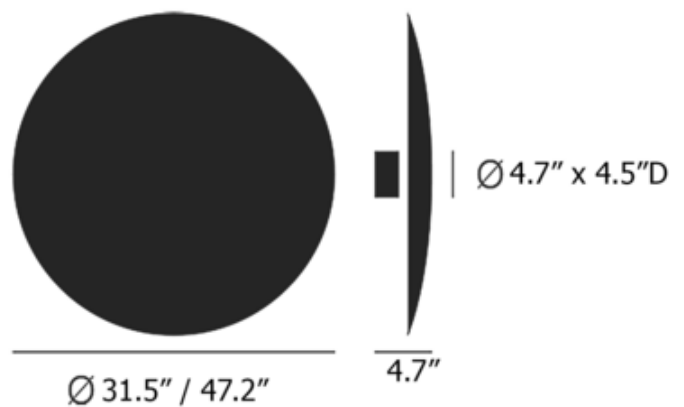

BRAND

Catellani & Smith

DESCRIPTION

The Francesca Wall Sconce consists of a fiberglass diffuser disk that surrounds the light source. The light is directed backwards to the wall to create a halo effect where the disc appears to float in mid-air. With its large scale and minimalist design, Francesca will make a bold statement in a contemporary interior. Available in White with Gold backing, Copper Leaf, Silver Leaf, or Gold Leaf.

Shown in: White / Gold

SHADE COLOR	Gold
BODY FINISH	White
WATTAGE	9W
DIMMER	Low Voltage Electronic
DIMENSIONS	31.5"W x 31.5"H x 4.7"D
BULB NOT INCLUDED	
LAMP	3 x JCD/G9/3W/120V LED

SPEC #

CTS237512

COMPANY