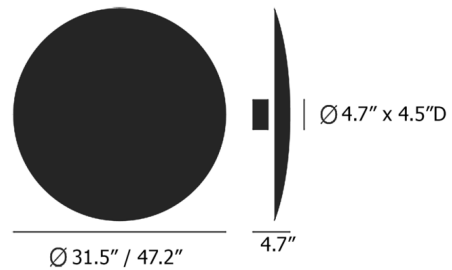

### Specifications

COLOR	Gold
BODY FINISH	White
WATTAGE	9W
DIMMER	Low Voltage Electronic
DIMENSIONS	31.5"W x 31.5"H x 4.7"D
BULB NOT INCLUDED	3 x JCD/G9/3W/120V LED
COUNTRY OF ORIGIN	Italy

CLICK TO VIEW PRODUCT