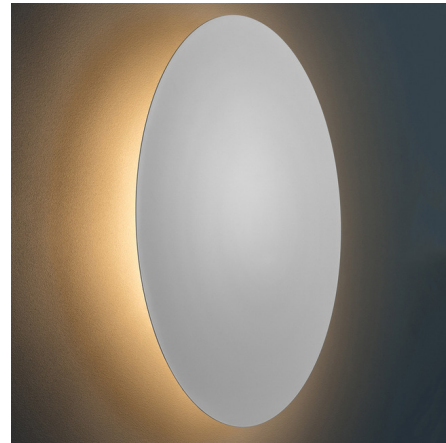

## Francesca Wall Sconce

By Catellani & Smith

### Description

The Francesca Wall Sconce consists of a fiberglass diffuser disk that surrounds the light source. The light is directed backwards to the wall to create a halo effect where the disc appears to float in mid-air. With its large scale and minimalist design, Francesca will make a bold statement in a contemporary interior. Available in White with Gold backing, Copper Leaf, Silver Leaf, or Gold Leaf.

Shown in white / gold