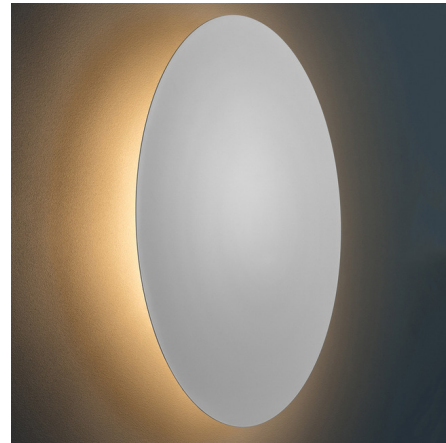

Lightology

lightology.com
866-954-4489
06-04-26

Project: _____

Company: _____

Location: _____ Fixture Type: _____

SPEC #: **CTS237512**

Approved On: _____ Approved By: _____

Francesca Wall Sconce

By Catellani & Smith

Description

The Francesca Wall Sconce consists of a fiberglass diffuser disk that surrounds the light source. The light is directed backwards to the wall to create a halo effect where the disc appears to float in mid-air. With its large scale and minimalist design, Francesca will make a bold statement in a contemporary interior. Available in White with Gold backing, Copper Leaf, Silver Leaf, or Gold Leaf.

Shown in white / gold

Specifications

COLOR	Gold
BODY FINISH	White
WATTAGE	9W
DIMMER	Low Voltage Electronic
DIMENSIONS	31.5"W x 31.5"H x 4.7"D
BULB NOT INCLUDED	3 x JCD/G9/3W/120V LED
COUNTRY OF ORIGIN	Italy