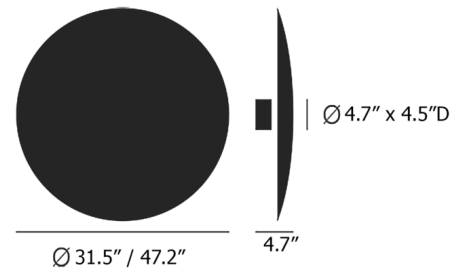

By Catellani & Smith

Description

The Francesca Wall Sconce consists of a fiberglass diffuser disk that surrounds the light source. The light is directed backwards to the wall to create a halo effect where the disc appears to float in mid-air. With its large scale and minimalist design, Francesca will make a bold statement in a contemporary interior. Available in White with Gold backing, Copper Leaf, Silver Leaf, or Gold Leaf.

Shown in white / gold

Specifications

COLOR	Gold
BODY FINISH	White
WATTAGE	9W
DIMMER	Low Voltage Electronic
DIMENSIONS	31.5"W x 31.5"H x 4.7"D
BULB NOT INCLUDED	3 x JCD/G9/3W/120V LED
COUNTRY OF ORIGIN	Italy