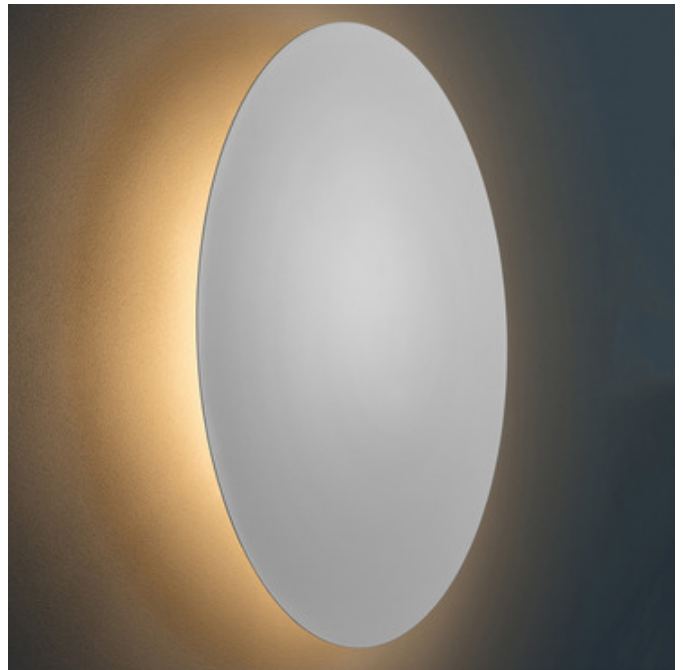

BRAND

Catellani & Smith

DESCRIPTION

The Francesca Wall Sconce consists of a fiberglass diffuser disk that surrounds the light source. The light is directed backwards to the wall to create a halo effect where the disc appears to float in mid-air. With its large scale and minimalist design, Francesca will make a bold statement in a contemporary interior. Available in White with Gold backing, Copper Leaf, Silver Leaf, or Gold Leaf.

Shown in: White / Gold

SHADE COLOR	Gold
BODY FINISH	White
WATTAGE	9W
DIMMER	Low Voltage Electronic
DIMENSIONS	31.5"W x 31.5"H x 4.7"D
BULB NOT INCLUDED	
LAMP	3 x JCD/G9/3W/120V LED

SPEC #

CTS237512

COMPANY