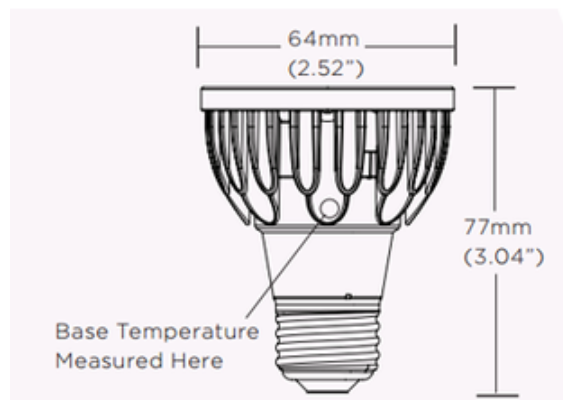

COMPANY	PROJECT	FIXTURE TYPE	APPROVED BY	DATE