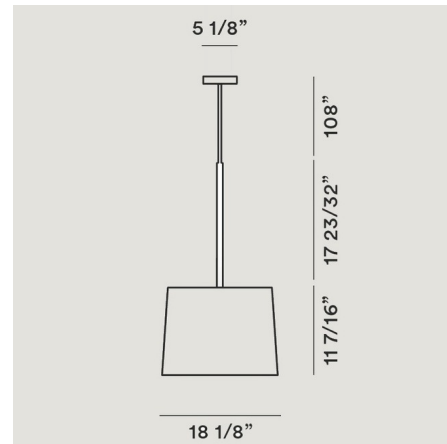

### Specifications

COLOR . . . . . Black  
BODY FINISH . . . . . N/A  
WATTAGE . . . . . 300W  
DIMMER . . . . . Low Voltage Electronic  
DIMENSIONS . . . . . 18.1"W x 11.4"H  
BULB NOT INCLUDED . . . . . 3 x A19/Medium (E26)/100W/120V Incandescent