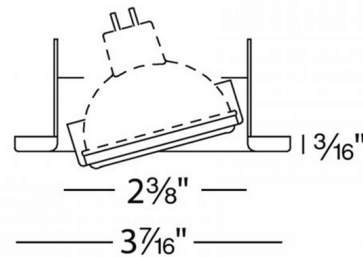

Lightology

lightology.com
866-954-4489
04-06-26

Project: _____

Company: _____

Location: _____ Fixture Type: _____

SPEC #: **WAC23951**

Approved On: _____ Approved By: _____

Low Voltage 2.5 inch Round Adjustable Trim By WAC Lighting

Description

Low Voltage 2.5 Inch Round Adjustable Trim is a die-cast trim in abrasion resistant powder coat paint or plated metal finish for use with HR-800 series low voltage housings. Clear lens included. 25 degree adjustment from vertical. Available with LED or halogen lamp options. A complete fixture includes a housing and trim, sold separately.

Shown in white / clear

Specifications

REFLECTOR/BAFFLE COLOR	Clear
BODY FINISH	White
WATTAGE	7W
DIMMER	Low Voltage Electronic
DIMENSIONS	3.44"W x 0.19"H
BULB NOT INCLUDED	1 x MR16/GU5.3 (bipin)/7W/12V LED
COUNTRY OF ORIGIN	China

Technical Information

APERTURE SIZE	2.500"
APERTURE SHAPE	Round
CEILING TYPE	Drywall with Trim
FUNCTION	Adjustable Accent

CLICK TO VIEW PRODUCT

Notes: