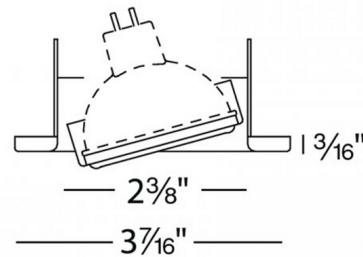

Lightology

lightology.com
866-954-4489
06-04-26

Project: _____
 Company: _____
 Location: _____ Fixture Type: _____
 SPEC #: **WAC23951**
 Approved On: _____ Approved By: _____

Low Voltage 2.5 inch Round Adjustable Trim By WAC Lighting

Description

Low Voltage 2.5 Inch Round Adjustable Trim is a die-cast trim in abrasion resistant powder coat paint or plated metal finish for use with HR-800 series low voltage housings. Clear lens included. 25 degree adjustment from vertical. Available with LED or halogen lamp options. A complete fixture includes a housing and trim, sold separately.

Shown in white / clear

Specifications

REFLECTOR/BAFFLE COLOR	Clear
BODY FINISH	White
WATTAGE	7W
DIMMER	Low Voltage Electronic
DIMENSIONS	3.44"W x 0.19"H
BULB NOT INCLUDED	1 x MR16/GU5.3 (bipin)/7W/12V LED
COUNTRY OF ORIGIN	China

Technical Information

APERTURE SIZE	2.500"
APERTURE SHAPE	Round
CEILING TYPE	Drywall with Trim
FUNCTION	Adjustable Accent

CLICK TO VIEW PRODUCT

Notes: