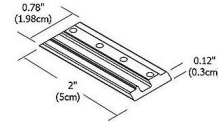

By PureEdge Lighting

Description

C-SC straight connectors join two sections of Cirrus Channel product. Mounting clips included. For use with Edge Lighting Cirrus Channel products. ETL listed. 2 inch width x .78 inch depth x .12 inch height.

Specifications

COLOR	N/A
BODY FINISH	N/A
WATTAGE	N/A
DIMMER	N/A
DIMENSIONS	2"W x 0.12"H x 0.78"D
BULB	N/A

CLICK TO VIEW PRODUCT

Notes: