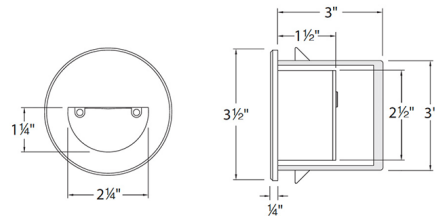

Description

LEDme Round Step and Wall Recessed Light features a sleek profile with no visible hardware, designed to seamlessly blend into any architecture. These luminaires offer enhanced energy efficient functionality and optimized light output to adequately illuminate stairs, walls and walkways with little or no glare. Die cast aluminum construction. Available with White 3000K, Amber, Red or Blue color temperature. 120 volt direct wiring, no driver needed. Up to 200 fixtures can be connected in parallel. Supplied with junction box for recessed new construction or retrofit installations. Dimmable to 10 percent with an electronic low voltage dimmer.

Shown in brushed nickel

Specifications

COLOR	N/A
BODY FINISH	Brushed Nickel
WATTAGE	3.9W
DIMMER	Low Voltage Electronic
DIMENSIONS	3.5"W x 3"D
INTEGRATED LED MODULE	1 x LED/3.9W/120V LED
COUNTRY OF ORIGIN	China