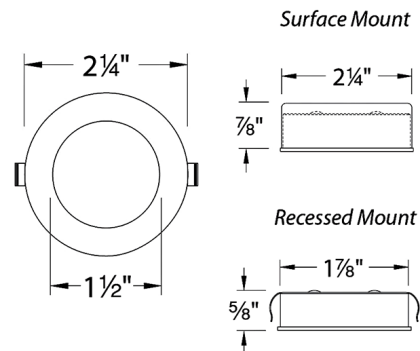

By WAC Lighting

Description

LEDme Button Lights deliver strong light output with long lasting life and performance using the latest energy efficient LED technology. Ideal for recessed or surface mounting in-cabinet or undercabinet installations such as luxury retail displays. Made of die-cast aluminum available in Brushed Nickel, Chrome, White, Black, Dark Bronze or Copper Bronze finish. Separate outer stamp steel housing for surface mount. Includes compression springs for recessed to hold fixture firmly in place. 2 1/8 inch cut out for recessed. Beam spread glass provided for even light distribution. Includes 72 inch pre-installed lead wires that lead out through the top for connection to a remote driver and five clips for mounting. Includes six 24 volt LEDs totaling 5 watts, choice of Very Warm White 2700K or Warm White 3000K color temperature, 85CRI LED, 180 lumens. Features replaceable LED module. Comparable to a 20 watt Xenon bulb. 70,000 hour average lamp life. Dimmable with low voltage electronic dimmer. General light distribution. Not recommended for use in ceiling. UL listed. 5 year product warranty. Dimensions: 2.25 inch diameter. 5/8 inch height recessed. 7/8 inch height surface mount. Requires Class 2 24 volt remote LED power supply. Multiple terminal block accessory for multiple output connections and frosted lens accessory available. Required power supply, optional terminal block and frosted lens accessory, sold separately.

Specifications

| | |
|-----------------------|------------------------|
| COLOR | N/A |
| BODY FINISH | Brushed Nickel |
| WATTAGE | 5W |
| DIMMER | Low Voltage Electronic |
| DIMENSIONS | 2.25"W |
| INTEGRATED LED MODULE | 1 x LED/5W/24V LED |
| COUNTRY OF ORIGIN | China |

Technical Information

| | |
|-----------------|-------------|
| LAMP LIFE | 70000 hours |
| COLOR RENDERING | 85 CRI |
| LAMP COLOR | 2700K |
| LUMENS/WATT | 36.00 |
| LUMINOUS FLUX | 180 lumens |

Shown in brushed nickel