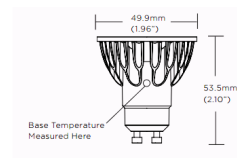

### Description

Vivid 3 7.5 Watt 120 volt LED GU10 base MR16 from Soraa with 10, 25, 36 or 60 degree beam angle in Very Warm White 2700K, Warm White 3000K, Neutral White 4000K. Equivalent to a 50 watt halogen. 35,000 hour average lamp life. With a CRI of 95, rich saturated color rendering and excellent color stability, the Vivid lamp is a great choice for demanding display applications. Saves over 85 percent of energy compared to standard halogen lamps. LED retrofit lamp to replace 120 volt MR16 GU10 base halogen lamps in recessed downlights, track lighting, and other applications. Dimmable to 20 percent with specific approved dimmers and transformers (see attached manufacturer specification for compatibility). UL listed. Suitable for fully enclosed fixtures and damp locations. Can be used with front glass cover. 3 year warranty. 1.96 inch diameter x 2.1 inch height. NOTE: 10 DEGREE BEAM ANGLE VERSION SNAP ACCESSORY COMPATIBLE, SOLD SEPARATELY.

### Specifications

COLOR	Silver
BODY FINISH	N/A
WATTAGE	7.5W
DIMMER	Dimmable
DIMENSIONS	1.96"W x 2.1"H
BULB	1 x MR16/GU10/7.5W/120V LED

### Technical Information

LAMP LIFE	35000 hours
BEAM ANGLE	10°
COLOR RENDERING	95 CRI
LAMP COLOR	2700K
LUMENS/WATT	52.00
LUMINOUS FLUX	390 lumens

Shown in silver

CLICK TO VIEW PRODUCT

Notes: