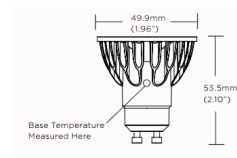

CLICK TO VIEW PRODUCT

Notes: