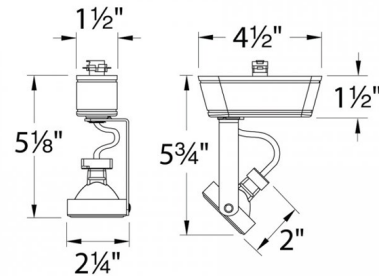

Lightology

lightology.com
866-954-4489
07-07-26

Project: _____

Company: _____

Location: _____ Fixture Type: _____

SPEC #: **WAC23976**

Approved On: _____ Approved By: _____

Low Voltage 180 H/J/L Track Head 120V By WAC Lighting

Description

180 Halogen Track Head is made from die cast aluminum with a polycarbonate track adapter. 350 degree horizontal rotation and 90 degree vertical tilt. Supplied with clear lens. Swivel arm for easy aiming. Dims to 1 percent with electronic low voltage dimmer, sold separately. Choice of H, J, or L Track System compatibility. Compatibility: L: WAC L Series and Lightolier Lytespan 120 volt single circuit track (Lightolier track by others) J: WAC J Series single circuit track and Juno 120 volt single circuit and two circuit track systems H: WAC H Series and Halo 120 volt single circuit line voltage track system (Halo track by others)

Shown in black

Specifications

COLOR	N/A
BODY FINISH	Black
WATTAGE	50W
DIMMER	Low Voltage Electronic
DIMENSIONS	4.5"W x 5.75"H x 2.25"D
BULB NOT INCLUDED	MR16/GU5.3 (bipin)/50W/12V Halogen
COUNTRY OF ORIGIN	China