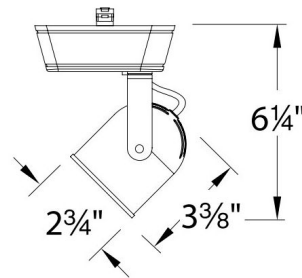

Lightology

lightology.com
866-954-4489
07-09-26

Project: _____

Company: _____

Location: _____ Fixture Type: _____

SPEC #: **WAC23978**

Approved On: _____ Approved By: _____

Low Voltage 808 H/J/L Track Head 120V By WAC Lighting

Description

808 Halogen Track Head offers style for a multitude of lighting applications. Features a swivel yoke for easy aiming, 350 degree horizontal rotation, 90 degree vertical tilt, and a mesh back vent for heat dissipation. Integral electronic transformer. Clear lens included. Dims to 1 percent with low voltage electronic dimmer, sold separately. Choice of H, J, or L Track System compatibility. Compatibility: L: WAC L Series and Lightolier Lytespan 120 volt single circuit track (Lightolier track by others) J: WAC J Series single circuit track and Juno 120 volt single circuit and two circuit track systems H: WAC H Series and Halo 120 volt single circuit line voltage track system (Halo track by others)

Shown in black

Specifications

| | |
|-------------------|--|
| COLOR | N/A |
| BODY FINISH | Black |
| WATTAGE | 50W |
| DIMMER | Low Voltage Electronic |
| DIMENSIONS | 6.25"L x 2.75"W x 3.38"H |
| BULB NOT INCLUDED | 1 x MR16/GU5.3 (bipin)/50W/12V Halogen |
| COUNTRY OF ORIGIN | China |