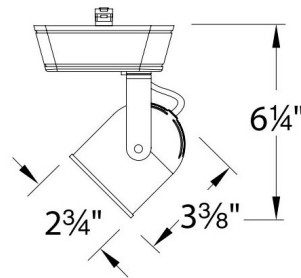

### Description

808 Halogen Track Head offers style for a multitude of lighting applications. Features a swivel yoke for easy aiming, 350 degree horizontal rotation, 90 degree vertical tilt, and a mesh back vent for heat dissipation. Integral electronic transformer. Clear lens included. Dims to 1 percent with low voltage electronic dimmer, sold separately. Choice of H, J, or L Track System compatibility. Compatibility: L: WAC L Series and Lightolier Lytespan 120 volt single circuit track (Lightolier track by others) J: WAC J Series single circuit track and Juno 120 volt single circuit and two circuit track systems H: WAC H Series and Halo 120 volt single circuit line voltage track system (Halo track by others)

### Specifications

COLOR	N/A
BODY FINISH	Black
WATTAGE	50W
DIMMER	Low Voltage Electronic
DIMENSIONS	6.25"L x 2.75"W x 3.38"H
BULB NOT INCLUDED	1 x MR16/GU5.3 (bipin)/50W/12V Halogen
COUNTRY OF ORIGIN	China