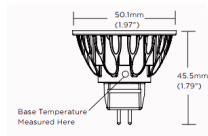

CLICK TO VIEW PRODUCT

Notes: