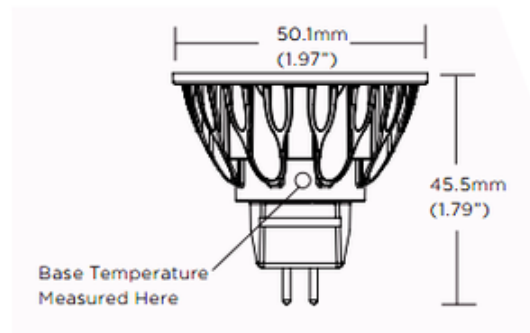

COMPANY	PROJECT	FIXTURE TYPE	APPROVED BY	DATE