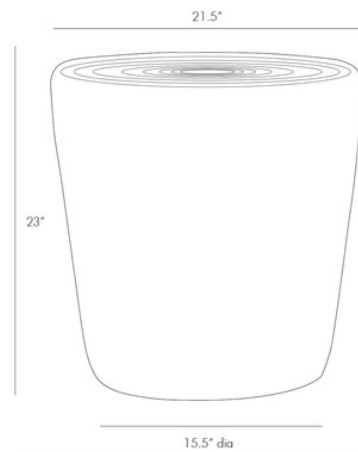

Lightology

lightology.com
866-954-4489
05-17-26

Project: _____

Company: _____

Location: _____ Fixture Type: _____

SPEC #: **AHM239813**

Approved On: _____ Approved By: _____

Clint Side Table By Arteriors Home

Description

Clint Side Table features an Antique Bronze finish and repousse ringed detail on the top surface. 21.5 inch diameter x 23 inch height.

Shown in antique bronze

Specifications

COLOR	N/A
BODY FINISH	Antique Bronze
WATTAGE	N/A
DIMMER	N/A
DIMENSIONS	21.5"W x 23"H
BULB	N/A