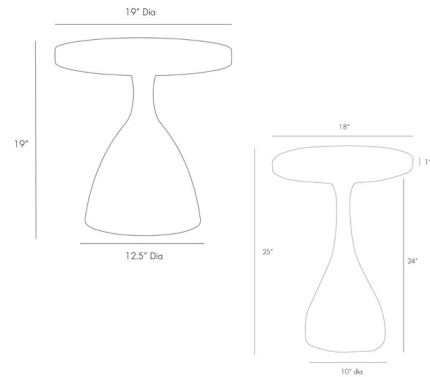

By Arteriors Home

Description

The Darby Accent Table features a teardrop base and round surface in a Walnut Wood finish.

Shown in walnut

Specifications

COLOR	N/A
BODY FINISH	Walnut
WATTAGE	N/A
DIMMER	N/A
DIMENSIONS	18"W x 25"H
BULB	N/A