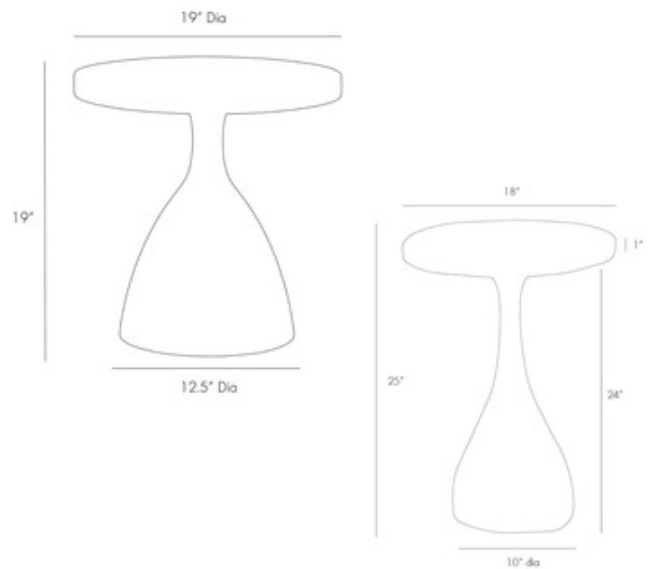

BRAND

Arteriors Home

DESCRIPTION

The Darby Accent Table features a teardrop base and round surface in a Walnut Wood finish.

Shown in: Walnut

COLOR	N/A
BODY FINISH	Walnut
WATTAGE	N/A
DIMMER	N/A
DIMENSIONS	18"W x 25"H
LAMP	N/A

SPEC #

AHM239842

COMPANY

PROJECT

FIXTURE TYPE

APPROVED BY

DATE