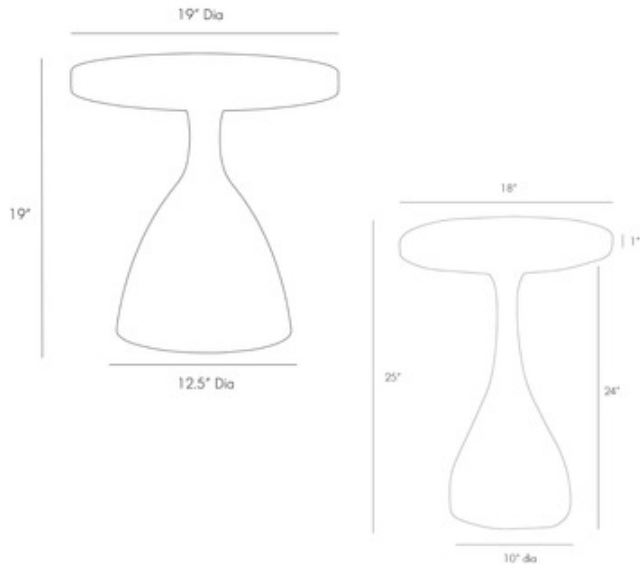

Darby Accent Table

Description:

The Darby Accent Table features a teardrop base and round surface in a Walnut Wood finish.

Shown in: Walnut

Price: \$715.00

- Shade Color: N/A
- Body Finish: Walnut
- Lamp: N/A
- Wattage: N/A
- Dimmer: N/A
- Dimensions: 18"W x 25"H

Product Number: AHM239842			
Company:		Fixture Type:	Date: Apr 04, 2020
Project:		Approved By:	

Fax: 773-883-6131

Phone: 866-954-4489

Address: 1718 W. Fullerton Ave. Chicago IL 60614

www.Lightology.com