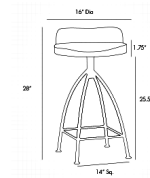

By Arteriors Home

Description

Henson rustic counter stool features sandblasted antique waxed wooden swivel seat and Natural Iron base. Seat height is fixed. 16 inch width x 28 inch height. Weight: 31 pounds.

Shown in natural wood / iron

Specifications

COLOR	N/A
BODY FINISH	Natural Wood / Iron
WATTAGE	N/A
DIMMER	N/A
DIMENSIONS	16\"W x 28.5\"H
BULB	N/A

CLICK TO VIEW PRODUCT

Notes: