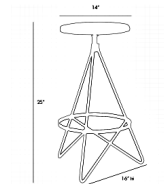

### Description

Wyndham Counter Stool with tube shaped triangular iron legs in Vintage Brass finish with round wooden swivel seat in distressed wax finish. 16 inch diameter x 25 inch height. 14 inch seat diameter. Weight: 24.3 pounds.

### Specifications

COLOR	N/A
BODY FINISH	Vintage Brass
WATTAGE	N/A
DIMMER	N/A
DIMENSIONS	16"W x 25"H x 16"D
BULB	N/A

CLICK TO VIEW PRODUCT

Notes: