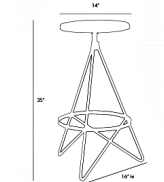

### Description

Wyndham Counter Stool with tube shaped triangular iron legs in Vintage Brass finish with round wooden swivel seat in distressed wax finish. 16 inch diameter x 25 inch height. 14 inch seat diameter. Weight: 24.3 pounds.

### Specifications

COLOR	N/A
BODY FINISH	Vintage Brass
WATTAGE	N/A
DIMMER	N/A
DIMENSIONS	16"W x 25"H x 16"D
BULB	N/A

CLICK TO VIEW PRODUCT

Notes: