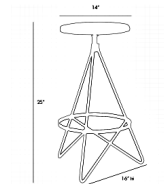

By Arteriors Home

Description

Wyndham Counter Stool with tube shaped triangular iron legs in Vintage Brass finish with round wooden swivel seat in distressed wax finish. 16 inch diameter x 25 inch height. 14 inch seat diameter. Weight: 24.3 pounds.

Shown in vintage brass

Specifications

COLOR	N/A
BODY FINISH	Vintage Brass
WATTAGE	N/A
DIMMER	N/A
DIMENSIONS	16"W x 25"H x 16"D
BULB	N/A

CLICK TO VIEW PRODUCT

Notes: