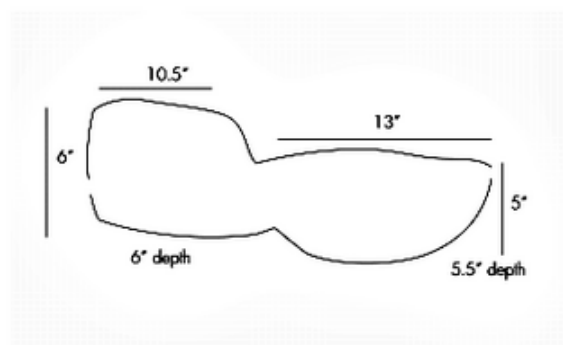

**BRAND**

Arteriors Home

**DESCRIPTION**

The Vanessa Bowl Set from Arteriors Home is a home accent sure to impress. These elegant irregular shaped, decorative bowls are available in white crackle with a speckled exterior. Varying in size, the large bowl has a metallic champagne interior while the smaller bowl has a metallic gold interior. The duo is accessible in two sizes, bringing your home's design to the next level of style. Small: 10.5 inch width x 6 inch height x 6 inch depth. Large: 13 inch width x 5 inch height x 5.5 inch depth.

*Shown in: White Crackle / Gold Speckle*

<b>SHADE COLOR</b>	White Crackle / Gold Speckle
<b>BODY FINISH</b>	N/A
<b>WATTAGE</b>	N/A
<b>DIMMER</b>	N/A
<b>DIMENSIONS</b>	13"W x 5"H x 5.5"D
<b>LAMP</b>	N/A