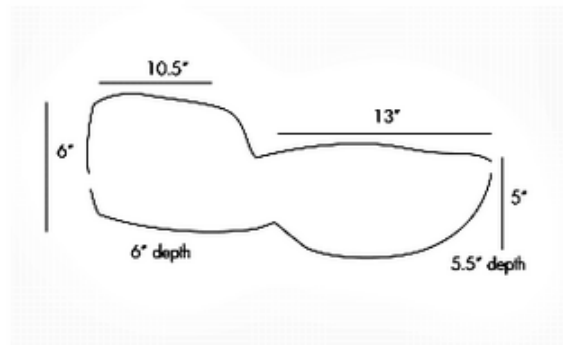

**BRAND**

Arteriors Home

**DESCRIPTION**

The Vanessa Bowl Set from Arteriors Home is a home accent sure to impress. These elegant irregular shaped, decorative bowls are available in white crackle with a speckled exterior. Varying in size, the large bowl has a metallic champagne interior while the smaller bowl has a metallic gold interior. The duo is accessible in two sizes, bringing your home's design to the next level of style. Small: 10.5 inch width x 6 inch height x 6 inch depth. Large: 13 inch width x 5 inch height x 5.5 inch depth.

<b>COLOR</b>	White Crackle / Gold Speckle
<b>BODY FINISH</b>	N/A
<b>WATTAGE</b>	N/A
<b>DIMMER</b>	N/A
<b>DIMENSIONS</b>	13"W x 5"H x 5.5"D
<b>LAMP</b>	N/A

SPEC #

AHM239996

COMPANY

PROJECT

FIXTURE TYPE

APPROVED BY