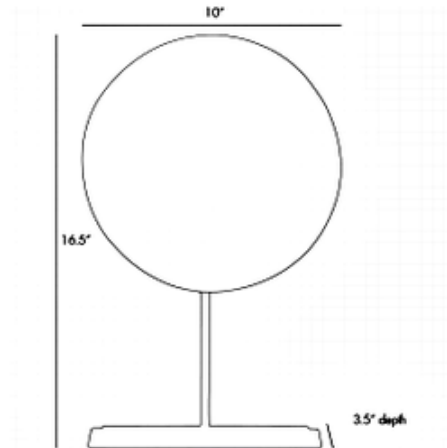

**BRAND**

Arteriors Home

**DESCRIPTION**

Kiev Sculpture features a White marble disc with a blackened iron inlay mounted on a rectangular iron stand. Designed to fit in standard shelving. As a natural material, color variation is to be expected. 10 inch width x 16.5 inch height x 3.5 inch depth.

<b>COLOR</b>	White
<b>BODY FINISH</b>	N/A
<b>WATTAGE</b>	N/A
<b>DIMMER</b>	N/A
<b>DIMENSIONS</b>	10"W x 16.5"H x 3.5"D
<b>LAMP</b>	N/A

**SPEC #**

AHM240036

COMPANY

PROJECT

FIXTURE TYPE

APPROVED BY

DATE