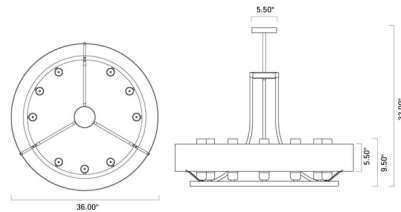

Shown in architectural bronze / silver organza

Specifications

COLOR Silver Organza
 BODY FINISH Architectural Bronze
 WATTAGE 81W
 DIMMER Standard 120V
 DIMENSIONS 36"W x 9.5"H
 BULB NOT INCLUDED 9 x B10/Candelabra (E12)/9W/120V LED
 OTHER BULB OPTIONS 9 x B10/Candelabra (E12)/60W/120V Incandescent