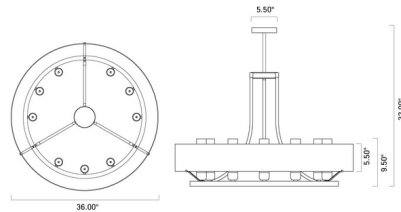

Shown in architectural bronze / silver organza

Specifications

COLOR Silver Organza
BODY FINISH Architectural Bronze
WATTAGE 81W
DIMMER Standard 120V
DIMENSIONS 36"W x 9.5"H
BULB NOT INCLUDED 9 x B10/Candelabra (E12)/9W/120V LED
OTHER BULB OPTIONS 9 x B10/Candelabra (E12)/60W/120V Incandescent