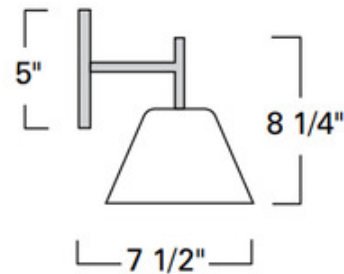

**BRAND**

ILEX

**DESCRIPTION**

The Amber Wall Sconce brings a clean simple look to your interior space. The conic shade hangs from a smooth arm, and casts a warm glow of light in your room.

*Shown in: Brushed Nickel / Amber*

<b>SHADE COLOR</b>	Amber
<b>BODY FINISH</b>	Brushed Nickel
<b>WATTAGE</b>	60W
<b>DIMMER</b>	Standard 120V
<b>DIMENSIONS</b>	6.25"W x 9.25"H x 7.5"D
<b>BULB NOT INCLUDED</b>	
<b>LAMP</b>	1 x G16.5/Candelabra (E12)/60W/120V Incandescent 1 x G16.5/Candelabra (E12)/120V LED

*Technical Information*

<b>PRODUCT DIMENSIONS</b>	Backplate: 5" Dia
---------------------------	-------------------

<b>SPEC #</b>	ILX240268
---------------	-----------

COMPANY	PROJECT	FIXTURE TYPE	APPROVED BY	DATE