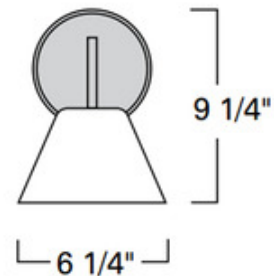

**BRAND**

ILEX

**DESCRIPTION**

The Amber Wall Sconce brings a clean simple look to your interior space. The conic shade hangs from a smooth arm, and casts a warm glow of light in your room.

*Shown in: Brushed Nickel / Amber*

<b>SHADE COLOR</b>	Amber
<b>BODY FINISH</b>	Brushed Nickel
<b>WATTAGE</b>	60W
<b>DIMMER</b>	Standard 120V
<b>DIMENSIONS</b>	6.25"W x 9.25"H x 7.5"D
<b>BULB NOT INCLUDED</b>	
<b>LAMP</b>	1 x G16.5/Candelabra (E12)/60W/120V Incandescent 1 x G16.5/Candelabra (E12)/120V LED

*Technical Information*

<b>PRODUCT DIMENSIONS</b>	Backplate: 5" Dia
---------------------------	-------------------

<b>SPEC #</b>	ILX240268
---------------	-----------

COMPANY	PROJECT	FIXTURE TYPE	APPROVED BY	DATE