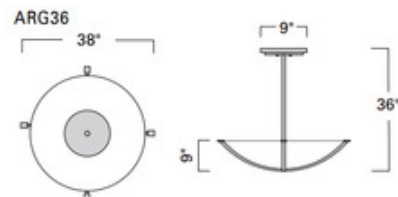

COMPANY

PROJECT

FIXTURE TYPE

APPROVED BY

DATE