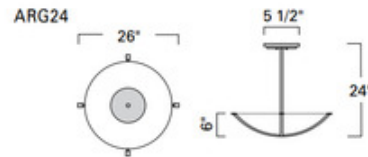

COMPANY

PROJECT

FIXTURE TYPE

APPROVED BY

DATE