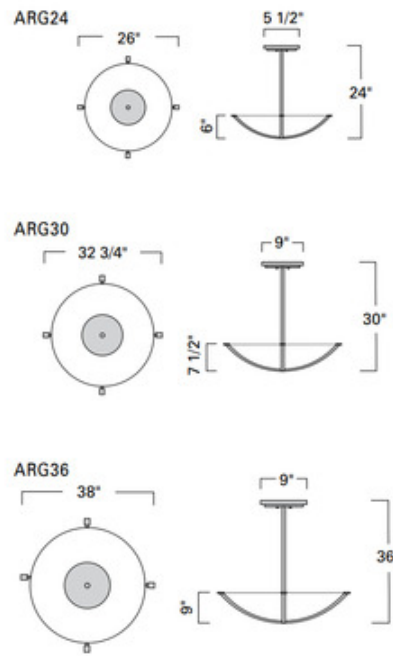

BRAND

ILEX

DESCRIPTION

The Argos Bowl Pendant brings a clean decorative look to your interior space. The acrylic diffuser is accented with intersecting bands that add an extra touch of glam to this piece. Available in three sizes, Incandescent or integrated LED lamp options, and Stem Mount or Stem and Cables. Fixed length.

Shown in: Brushed Nickel / Shiny Opal

SHADE COLOR	Shiny Opal
BODY FINISH	Brushed Nickel
WATTAGE	400W
DIMMER	Standard 120V
DIMENSIONS	24"L x 26"W x 6"H
BULB NOT INCLUDED	
LAMP	4 x A19/Medium (E26)/100W/120V Incandescent 4 x A19/Medium (E26)/120V LED

SPEC # ILX240321

COMPANY	PROJECT	FIXTURE TYPE	APPROVED BY	DATE