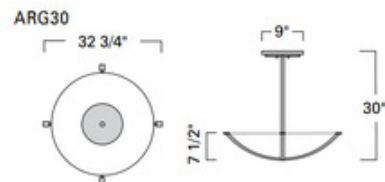

COMPANY

PROJECT

FIXTURE TYPE

APPROVED BY

DATE