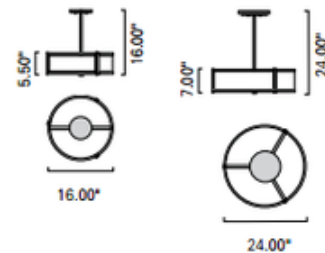

COMPANY	PROJECT	FIXTURE TYPE	APPROVED BY	DATE