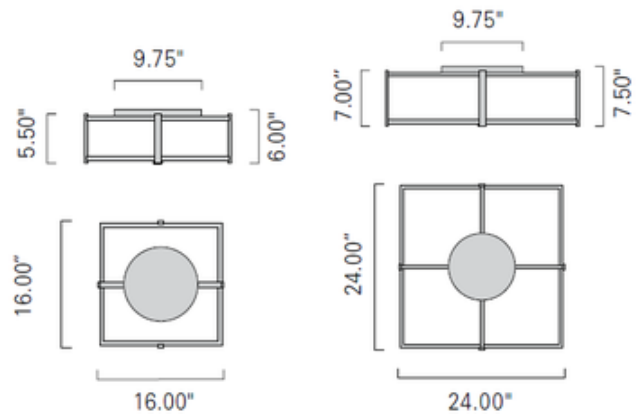

BRAND

ILEX

DESCRIPTION

Hatbox Square Ceiling Flush Mount is available in Shiny Opal, Burlap White, Textured White, or Textured Cream shades with Polished Nickel, Brushed Nickel or Architectural Bronze finishes. 60 watt, 120 volt B10 type Candelabra base bulbs are required but not included. Available in two size. Small: 16 inch square x 6 inch height. Large: 24 inch square x 7.5 inch height. UL Listed. Made in the USA.

Shown in: Polished Nickel / Shiny Opal

SHADE COLOR	Shiny Opal
BODY FINISH	Polished Nickel
WATTAGE	10W
DIMMER	Standard 120V
DIMENSIONS	16"W x 6"H x 16"D
LAMP	2 x B11/Candelabra (E12)/5W/120V LED 2 x B10/Candelabra (E12)/60W/120V Incandescent