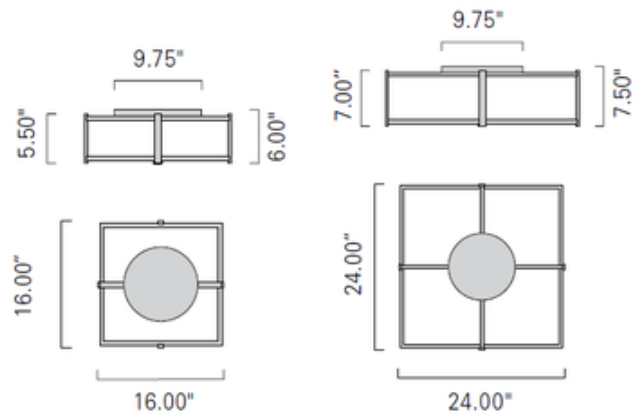

BRAND

ILEX

DESCRIPTION

Hatbox Square Ceiling Flush Mount is available in Shiny Opal, Burlap White, Textured White, or Textured Cream shades with Polished Nickel, Brushed Nickel or Architectural Bronze finishes. 60 watt, 120 volt B10 type Candelabra base bulbs are required but not included. Available in two size. Small: 16 inch square x 6 inch height. Large: 24 inch square x 7.5 inch height. UL Listed. Made in the USA.

Shown in: Polished Nickel / Shiny Opal

SHADE COLOR	Shiny Opal
BODY FINISH	Polished Nickel
WATTAGE	10W
DIMMER	Standard 120V
DIMENSIONS	16"W x 6"H x 16"D
BULB NOT INCLUDED	
LAMP	2 x B11/Candelabra (E12)/5W/120V LED 2 x B10/Candelabra (E12)/60W/120V Incandescent