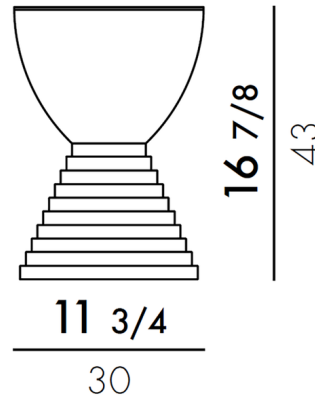

## Prince Aha Stool

By Kartell

### Description

The Prince Aha Stool is composed of two cones to resemble the shape of an hourglass. An entertaining and colorful accessory, a practical stool and stand to place beside the couch or the bed. The texture of the material used and the geometric design make Prince Aha a flexible product, easily inserted into any setting.

### Specifications

COLOR	Fennel Green
BODY FINISH	N/A
WATTAGE	N/A
DIMMER	N/A
DIMENSIONS	11.75"W x 16.88"H
BULB	N/A
COUNTRY OF ORIGIN	Italy

CLICK TO VIEW PRODUCT

Notes: