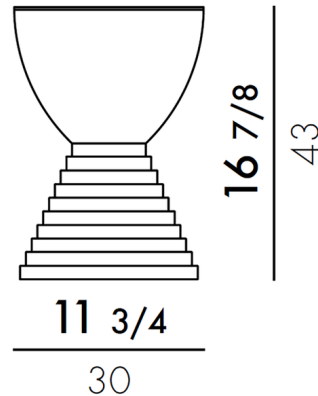

Lightology

lightology.com
866-954-4489
05-24-26

Project: _____

Company: _____

Location: _____ Fixture Type: _____

SPEC #: **KRL240878**

Approved On: _____ Approved By: _____

Prince Aha Stool

By Kartell

Description

The Prince Aha Stool is composed of two cones to resemble the shape of an hourglass. An entertaining and colorful accessory, a practical stool and stand to place beside the couch or the bed. The texture of the material used and the geometric design make Prince Aha a flexible product, easily inserted into any setting.

Shown in lavender grey

Specifications

COLOR	Lavender Grey
BODY FINISH	N/A
WATTAGE	N/A
DIMMER	N/A
DIMENSIONS	11.75"W x 16.88"H
BULB	N/A
COUNTRY OF ORIGIN	Italy

CLICK TO VIEW PRODUCT

Notes: