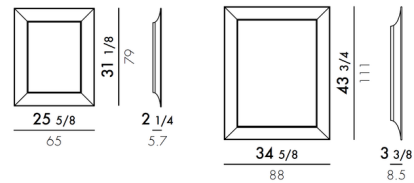

## Francois Ghost Wall Mirror

By Kartell

### Description

Francois Ghost Wall Mirror features colored polycarbonate with a cross section in the shape of a bird's wing. Can be hung horizontally or vertically. Designed for transparency or colored transparency, they borrow from the colors of Murano glass to create a striking effect of depth and richness.

### Specifications

COLOR . . . . . Mirror  
BODY FINISH . . . . . Heavy White  
WATTAGE . . . . . N/A  
DIMMER . . . . . N/A  
DIMENSIONS . . . . . 34.64"W x 43.7"H x 3.34"D  
BULB . . . . . N/A  
COUNTRY OF ORIGIN . . . . . Italy