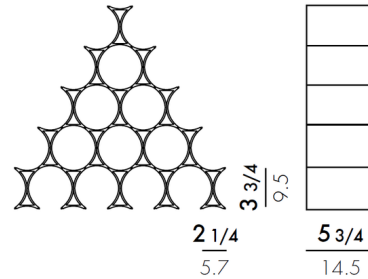

By Kartell

Description

Infinity is a colorful and curvilinear, modular bottle-holder. The elements which form the bottle-holder can be fastened together to form an infinite number of rings inside which bottles may be stored. Offered in a practical 16 piece gift pack and may be freely composed in an endless interplay of connections. Each piece is 2.24 inch width x 3.5 inch height x 5.75 inch depth.

Shown in blue

Pack of 16 pieces

Specifications

COLOR	Blue
BODY FINISH	N/A
WATTAGE	N/A
DIMMER	N/A
DIMENSIONS	2.24"W x 3.5"H x 5.75"D
BULB	N/A
COUNTRY OF ORIGIN	Italy

CLICK TO VIEW PRODUCT

Notes: