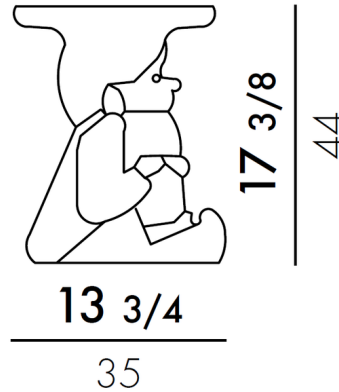

Shown in black

Specifications

COLOR Black
BODY FINISH N/A
WATTAGE N/A
DIMMER N/A
DIMENSIONS 13.75"W x 17.38"H
BULB N/A
COUNTRY OF ORIGIN Italy

CLICK TO VIEW PRODUCT

Notes: