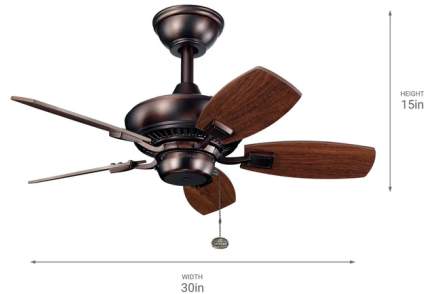

Specifications

BLADE COLOR	Cherry / Walnut
BODY FINISH	Oil Brushed Bronze
WATTAGE	N/A
DIMMER	N/A
DIMENSIONS	30"W x 15"H
BULB	N/A

CLICK TO VIEW PRODUCT

Notes: