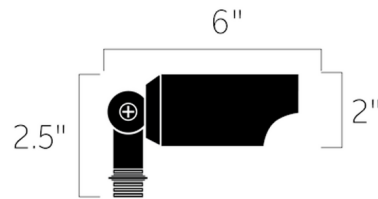

By Kichler

Description

15384 Mini Accent Light is ideal for spotlighting, cross-lighting and grazing trees, statuary and textured surfaces for dramatic visuals. Uplighting applications only. Includes 8 inch slotted in-ground stake and locknut, 35 inches of usable #18-2, SPT-1W leads, and cable connectors. Note: Required transformer and optional accessories sold separately.

Shown in textured black / clear

Specifications

COLOR	Clear
BODY FINISH	Textured Black
WATTAGE	35W
DIMMER	Not Dimmable
DIMENSIONS	2.5"W x 6"H
BULB NOT INCLUDED	1 x MR16/GU5.3 (bipin)/35W/12V Halogen
OTHER BULB OPTIONS	1 x MR16/GU5.3 (bipin)/12V LED