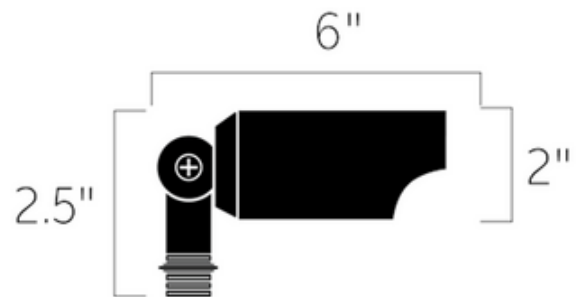

**BRAND**

Kichler

**DESCRIPTION**

15384 Mini Accent Light is ideal for spotlighting, cross-lighting and grazing trees, statuary and textured surfaces for dramatic visuals. Uplighting applications only. Includes 8 inch slotted in-ground stake and locknut, 35 inches of usable #18-2, SPT-1W leads, and cable connectors. Note: Required transformer and optional accessories sold separately.

<b>SHADE COLOR</b>	Clear
<b>BODY FINISH</b>	Copper
<b>WATTAGE</b>	5W
<b>DIMMER</b>	Not Dimmable
<b>DIMENSIONS</b>	2.5"W x 6"H
<b>BULB NOT INCLUDED</b>	
<b>LAMP</b>	1 x MR16/GU5.3 (bipin)/5W/12V LED 1 x MR16/GU5.3 (bipin)/12V LED